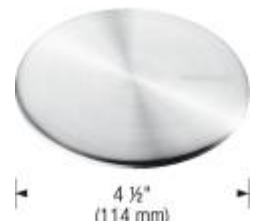

## Optional Accessories

---

Stainless Steel Crockery Basket

406470

Stainless Steel Sink Grid

406490

Stainless Steel Sink Grid

406491