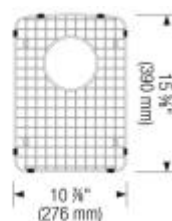

Stainless Steel Sink Grid

406491