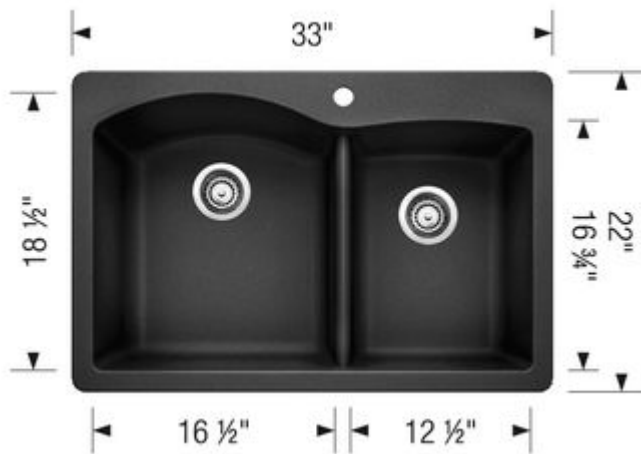

Top View

Scope of supply

---

3 1/2" (90 mm) stainless steel strainers, template

Design tips

Width of base unit : 915 mm

Bowl depth: 9 1/2" (240 mm) / 8" (205 mm)

Depending on cabinet construction, a different cabinet size may be required. Consult the cabinet manufacturer

Faucets

Chrome

403319

Chrome / Café

401316

Chrome / Café

401220

Chrome

401569

Optional Accessories

406470

406490

406491